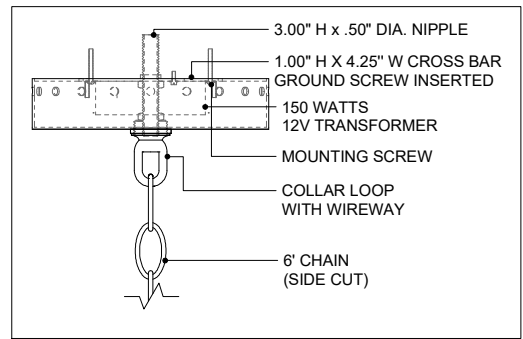

24.00" DIA. BODY
 7.00" DIA. X 1 1/2" HT. CANOPY
 1.00" H X 4.25" W
 CROSS BAR

TOP VIEW

CANOPY DETAIL

FRONT VIEW