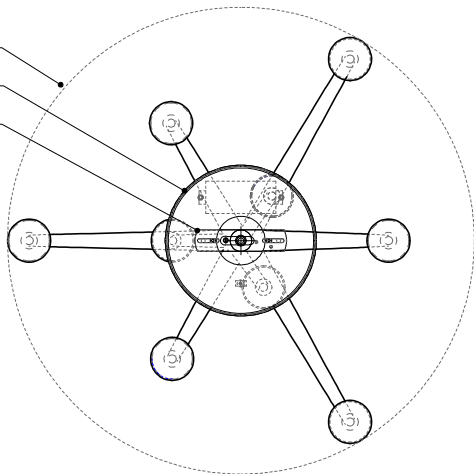

24.00" DIA. BODY
 7.00" DIA. X 1 1/2" HT. CANOPY
 1.00" H X 4.25" W
 CROSS BAR

TOP VIEW

CANOPY DETAIL

FRONT VIEW