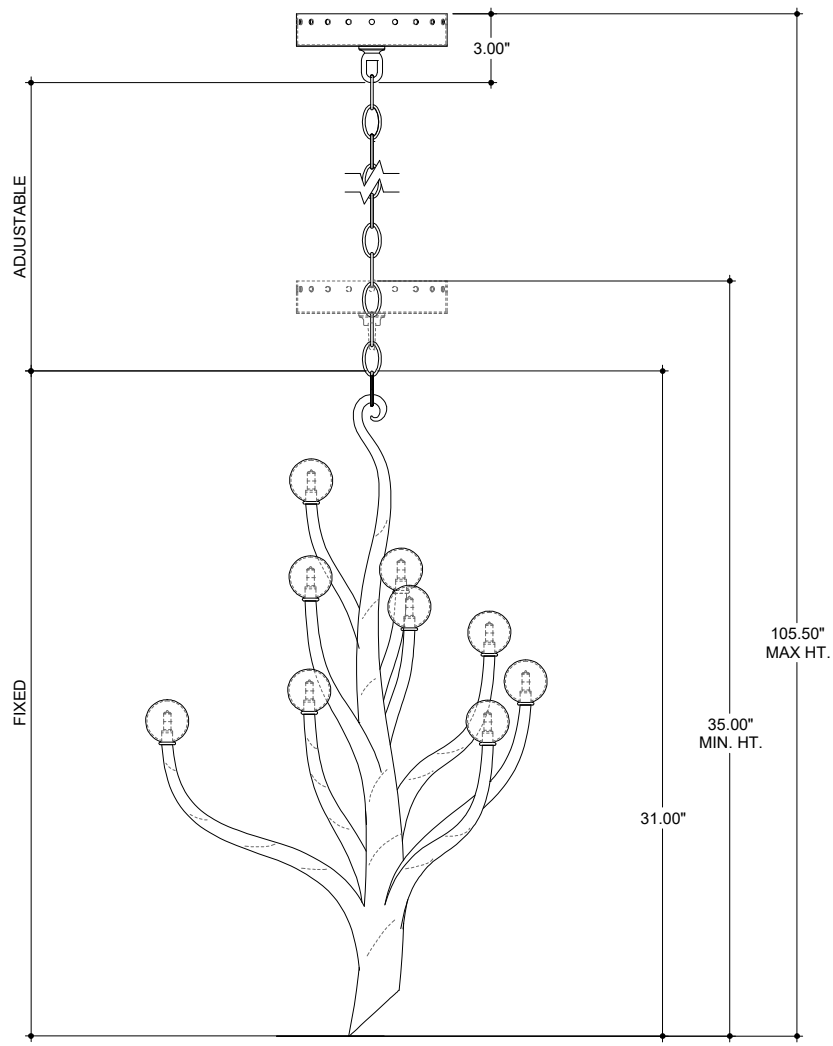

24.00" DIA. BODY
 7.00" DIA. X 1 1/2" HT. CANOPY
 1.00" H X 4.25" W
 CROSS BAR

TOP VIEW

CANOPY DETAIL

FRONT VIEW