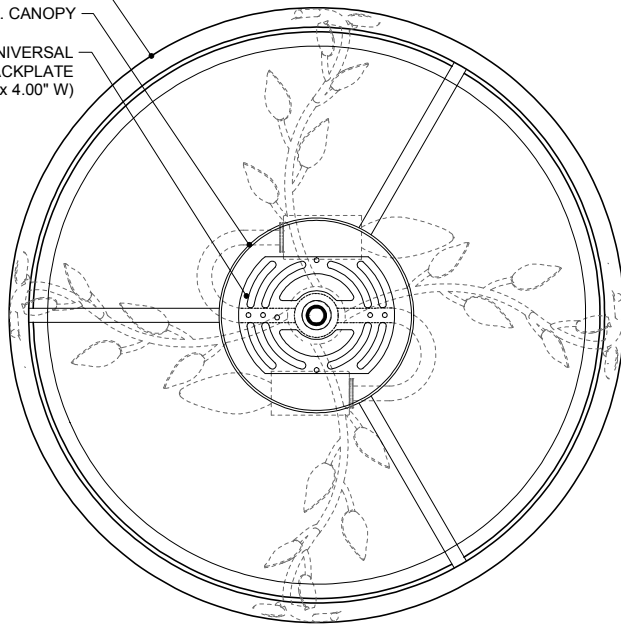

16.00" DIA. BODY
 5.00" DIA. CANOPY
 UNIVERSAL
 BACKPLATE
 (3.00" H x 4.00" W)

TOP VIEW

CANOPY DETAIL

FRONT VIEW

9000-0516

ALL WORK © 2019 CURREY & COMPANY