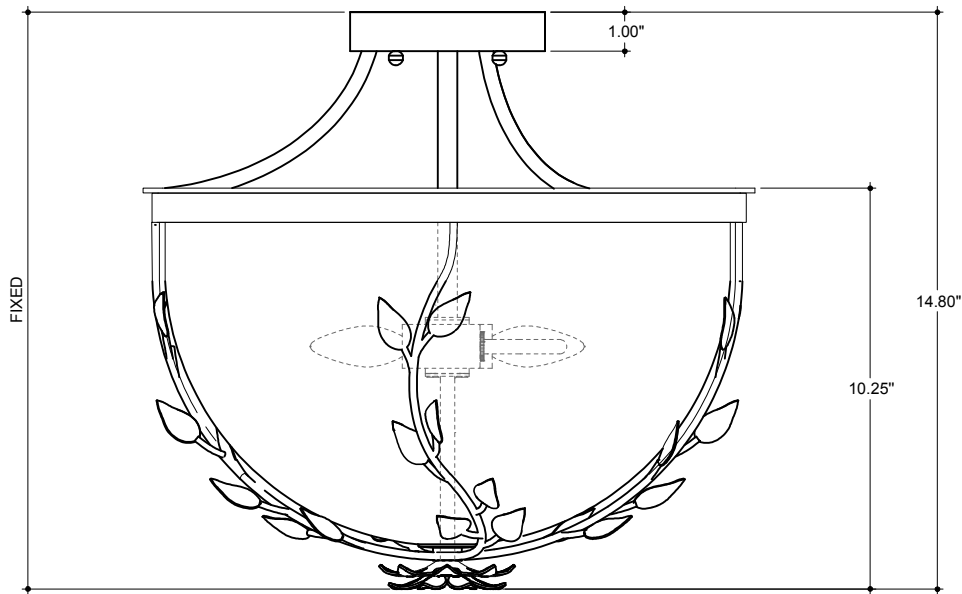

16.00" DIA. BODY
 5.00" DIA. CANOPY
 UNIVERSAL
 BACKPLATE
 (3.00" H x 4.00" W)

TOP VIEW

CANOPY DETAIL

FRONT VIEW

9000-0516

ALL WORK © 2019 CURREY & COMPANY