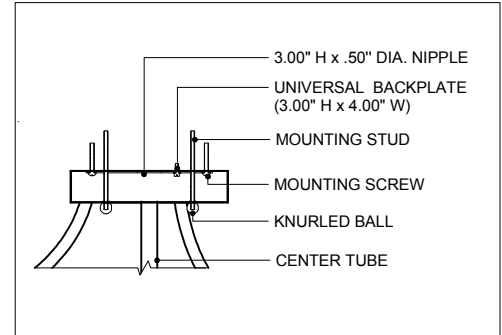

16.00" DIA. BODY
 5.00" DIA. CANOPY
 UNIVERSAL
 BACKPLATE
 (3.00" H x 4.00" W)

TOP VIEW

CANOPY DETAIL

FRONT VIEW

9000-0516

ALL WORK © 2019 CURREY & COMPANY