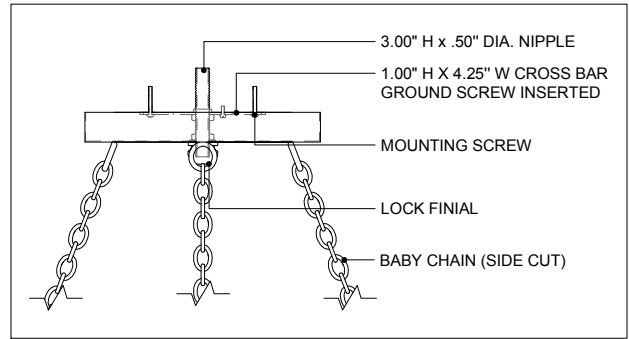

TOP VIEW

CANOPY DETAIL

FRONT VIEW

9000-0498

ALL WORK © 2019 CURREY & COMPANY