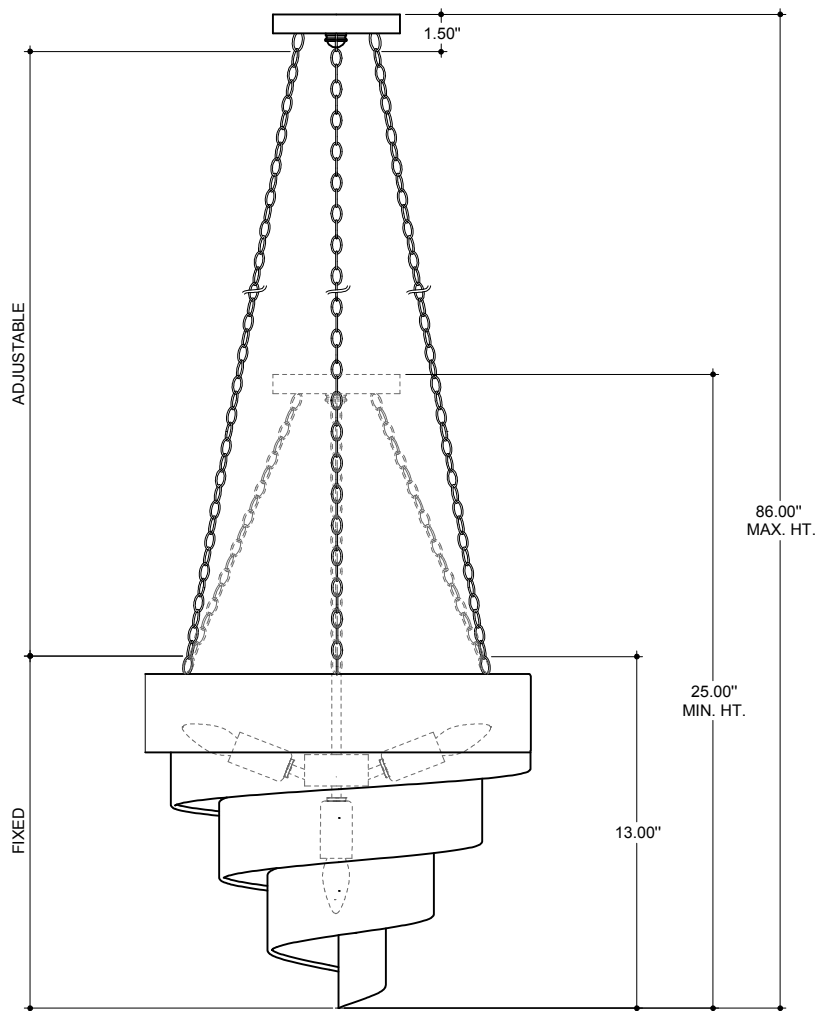

TOP VIEW

CANOPY DETAIL

FRONT VIEW

9000-0498

ALL WORK © 2019 CURREY & COMPANY