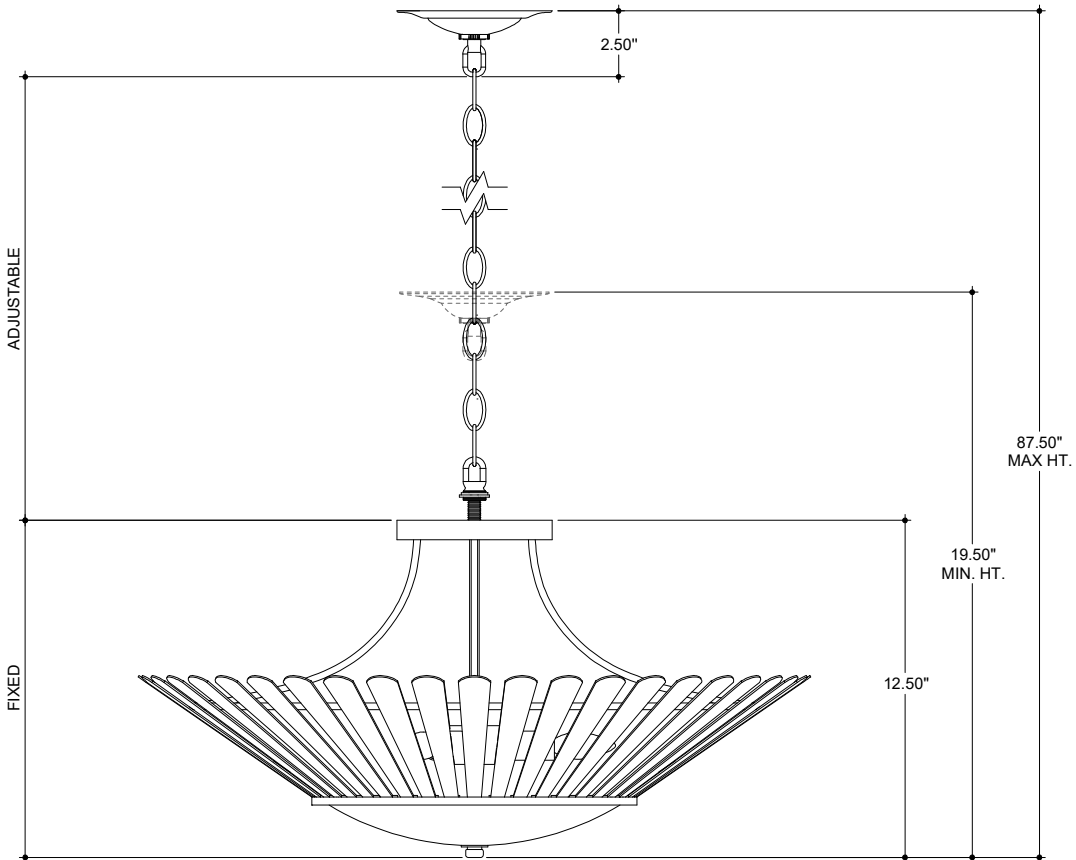

26.75" DIA. BODY  
 6.00" DIA. CANOPY  
 1.00" H X 4.25" W  
 CROSS BAR

TOP VIEW

CANOPY DETAIL

FRONT VIEW

9000-0494

ALL WORK © 2019 CURREY & COMPANY