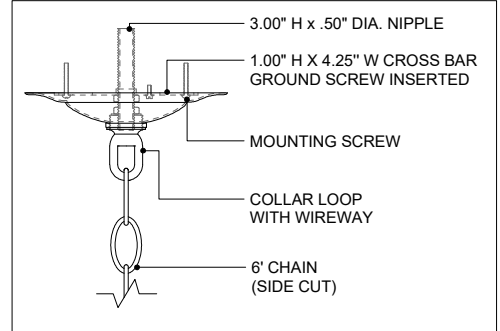

26.75" DIA. BODY  
 6.00" DIA. CANOPY  
 1.00" H X 4.25" W  
 CROSS BAR

TOP VIEW

CANOPY DETAIL

FRONT VIEW

9000-0494

ALL WORK © 2019 CURREY & COMPANY