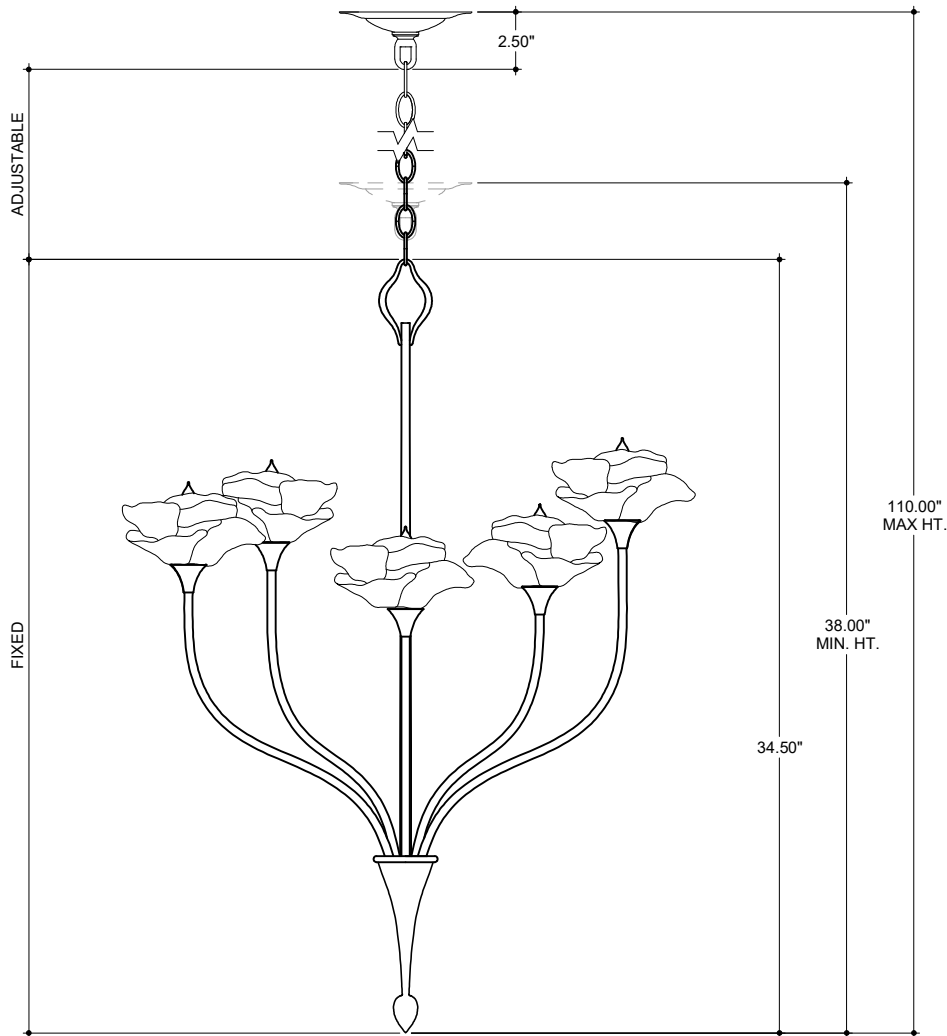

27.00" DIA. BODY  
 6.00" DIA. CANOPY  
 1.00" H X 4.25" W  
 CROSS BAR

TOP VIEW

CANOPY DETAIL

FRONT VIEW