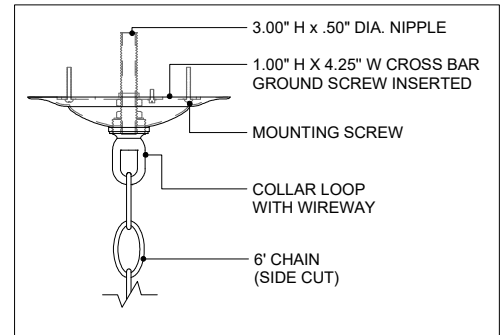

27.00" DIA. BODY  
 6.00" DIA. CANOPY  
 1.00" H X 4.25" W  
 CROSS BAR

TOP VIEW

CANOPY DETAIL

FRONT VIEW