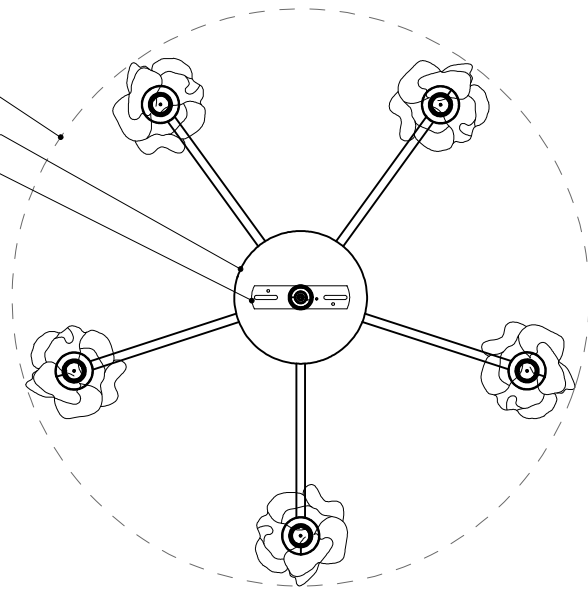

27.00" DIA. BODY  
 6.00" DIA. CANOPY  
 1.00" H X 4.25" W  
 CROSS BAR

TOP VIEW

CANOPY DETAIL

FRONT VIEW