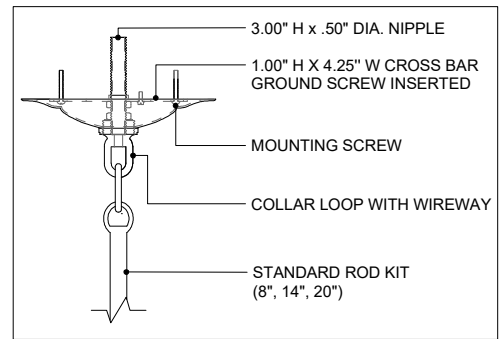

TOP VIEW

CANOPY DETAIL

FRONT VIEW

9000-0475

ALL WORK © 2019 CURREY & COMPANY