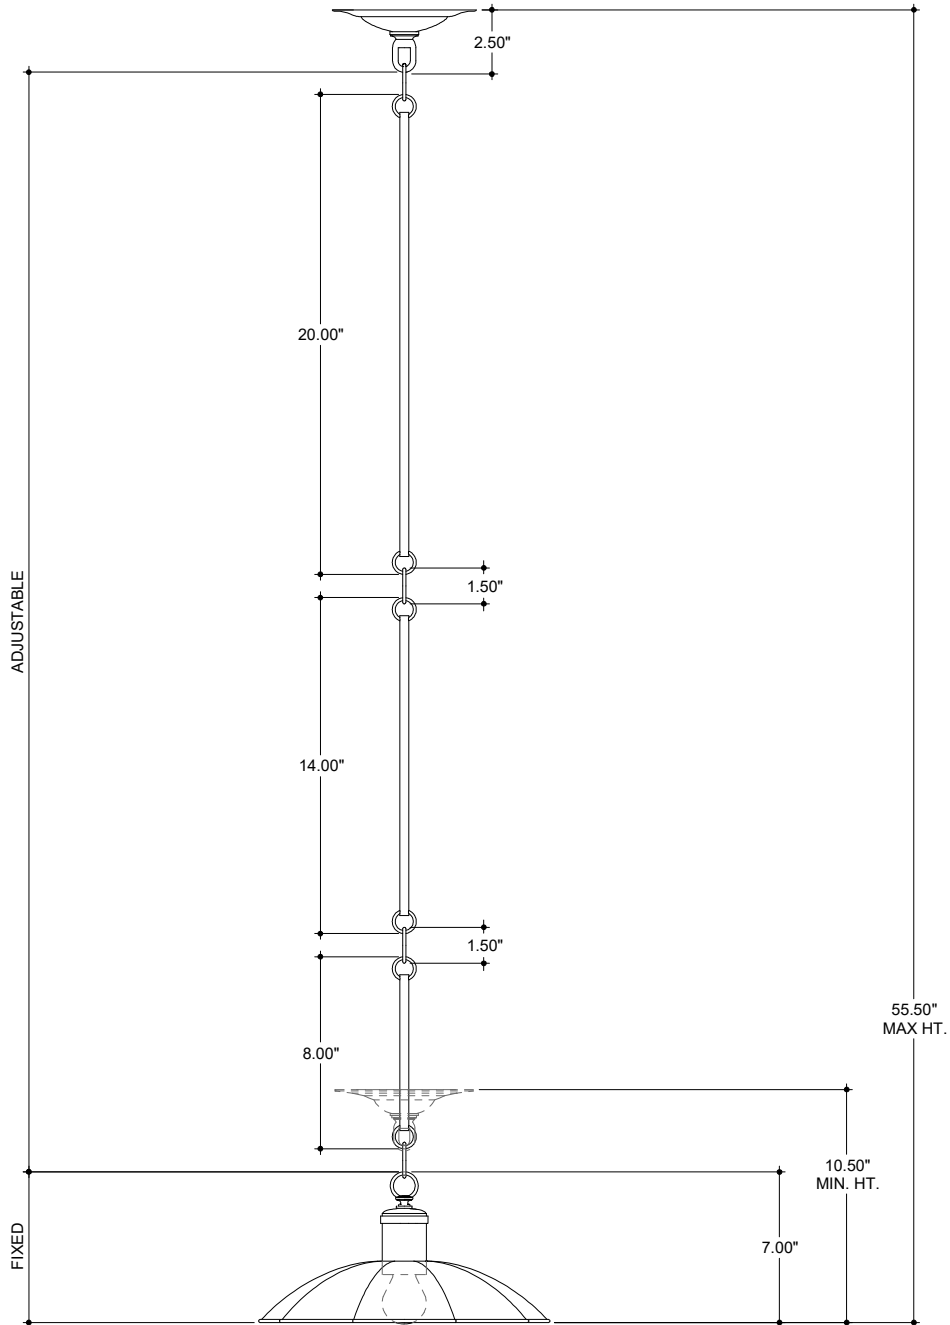

TOP VIEW

CANOPY DETAIL

FRONT VIEW

9000-0475

ALL WORK © 2019 CURREY & COMPANY