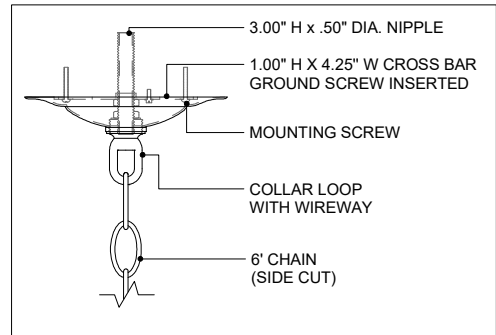

24.00" DIA. BODY
6.00" DIA. CANOPY
1.00" H X 4.25" W
CROSS BAR

TOP VIEW

CANOPY DETAIL

FRONT VIEW

9000-0465

ALL WORK © 2019 CURREY & COMPANY