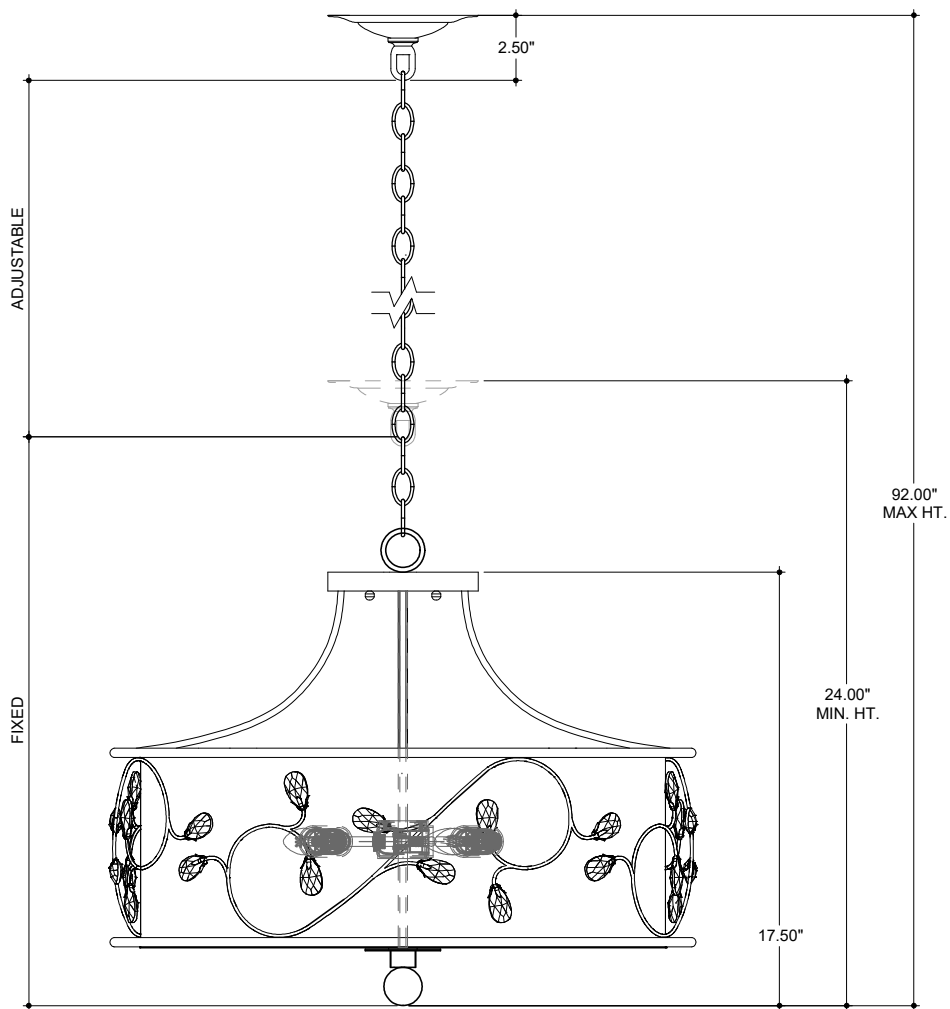

24.00" DIA. BODY
6.00" DIA. CANOPY
1.00" H X 4.25" W
CROSS BAR

TOP VIEW

CANOPY DETAIL

FRONT VIEW

9000-0465

ALL WORK © 2019 CURREY & COMPANY