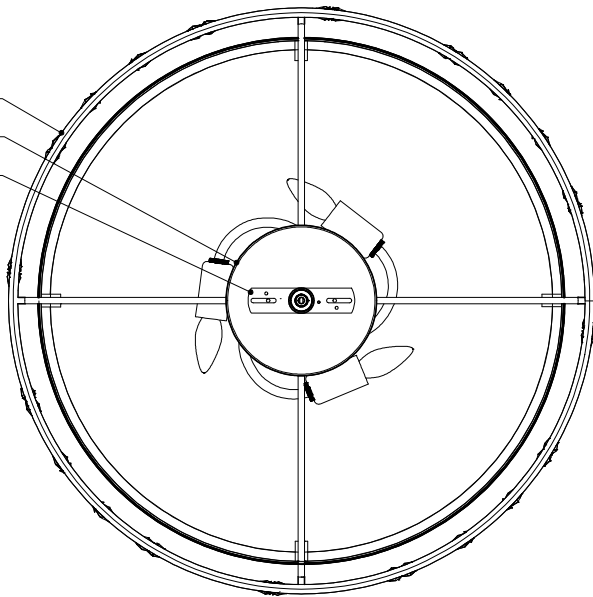

24.00" DIA. BODY
6.00" DIA. CANOPY
1.00" H X 4.25" W
CROSS BAR

TOP VIEW

CANOPY DETAIL

FRONT VIEW

9000-0465

ALL WORK © 2019 CURREY & COMPANY