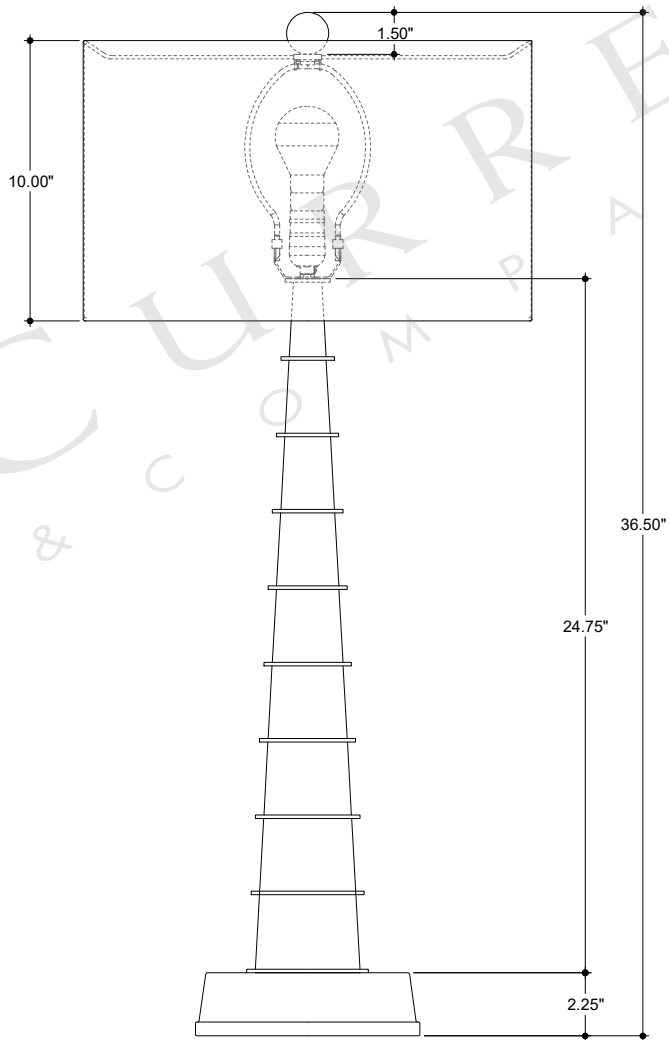

TOP VIEW

FRONT VIEW

6000-0483

ALL WORK © 2019 CURREY & COMPANY