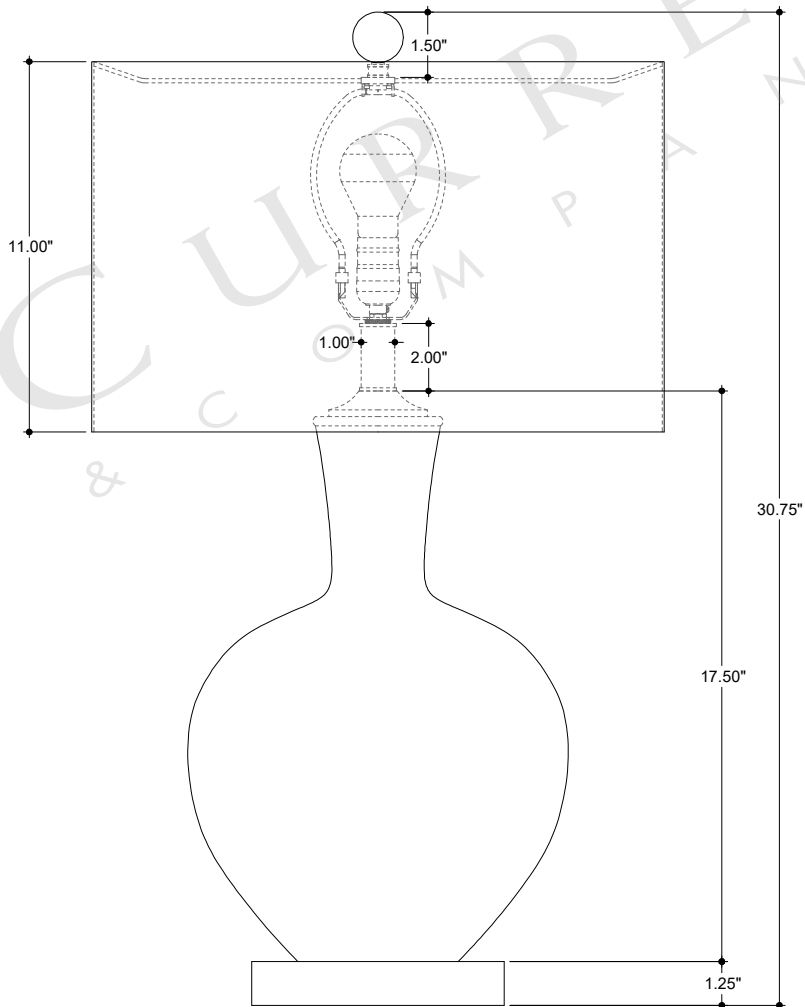

- 17.00" DIA. SHADE
- 11.25" DIA. BODY
- 7.50" SQ. BASE
- 1.25" DIA. FINIAL

TOP VIEW

FRONT VIEW

6000-0368

ALL WORK © 2018 CURREY & COMPANY