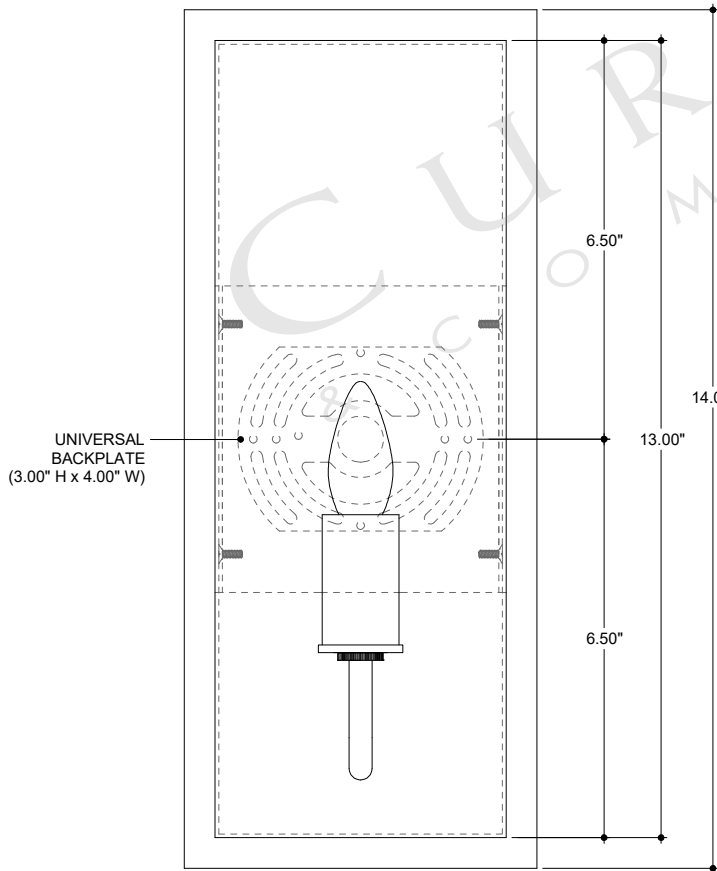

TOP VIEW

FRONT VIEW

SIDE VIEW

5000-0136

ALL WORK © 2019 CURREY & COMPANY