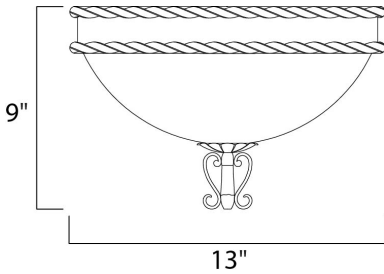

**PRODUCT DESCRIPTION**

Warm and inviting, this collection features Vintage Amber glass and our Oil Rubbed finish.

**MEASUREMENTS**

DIMENSION : 13." L x 13." W x 9." H  
 HANGING WEIGHT : 11.24 lb

**LAMPING**